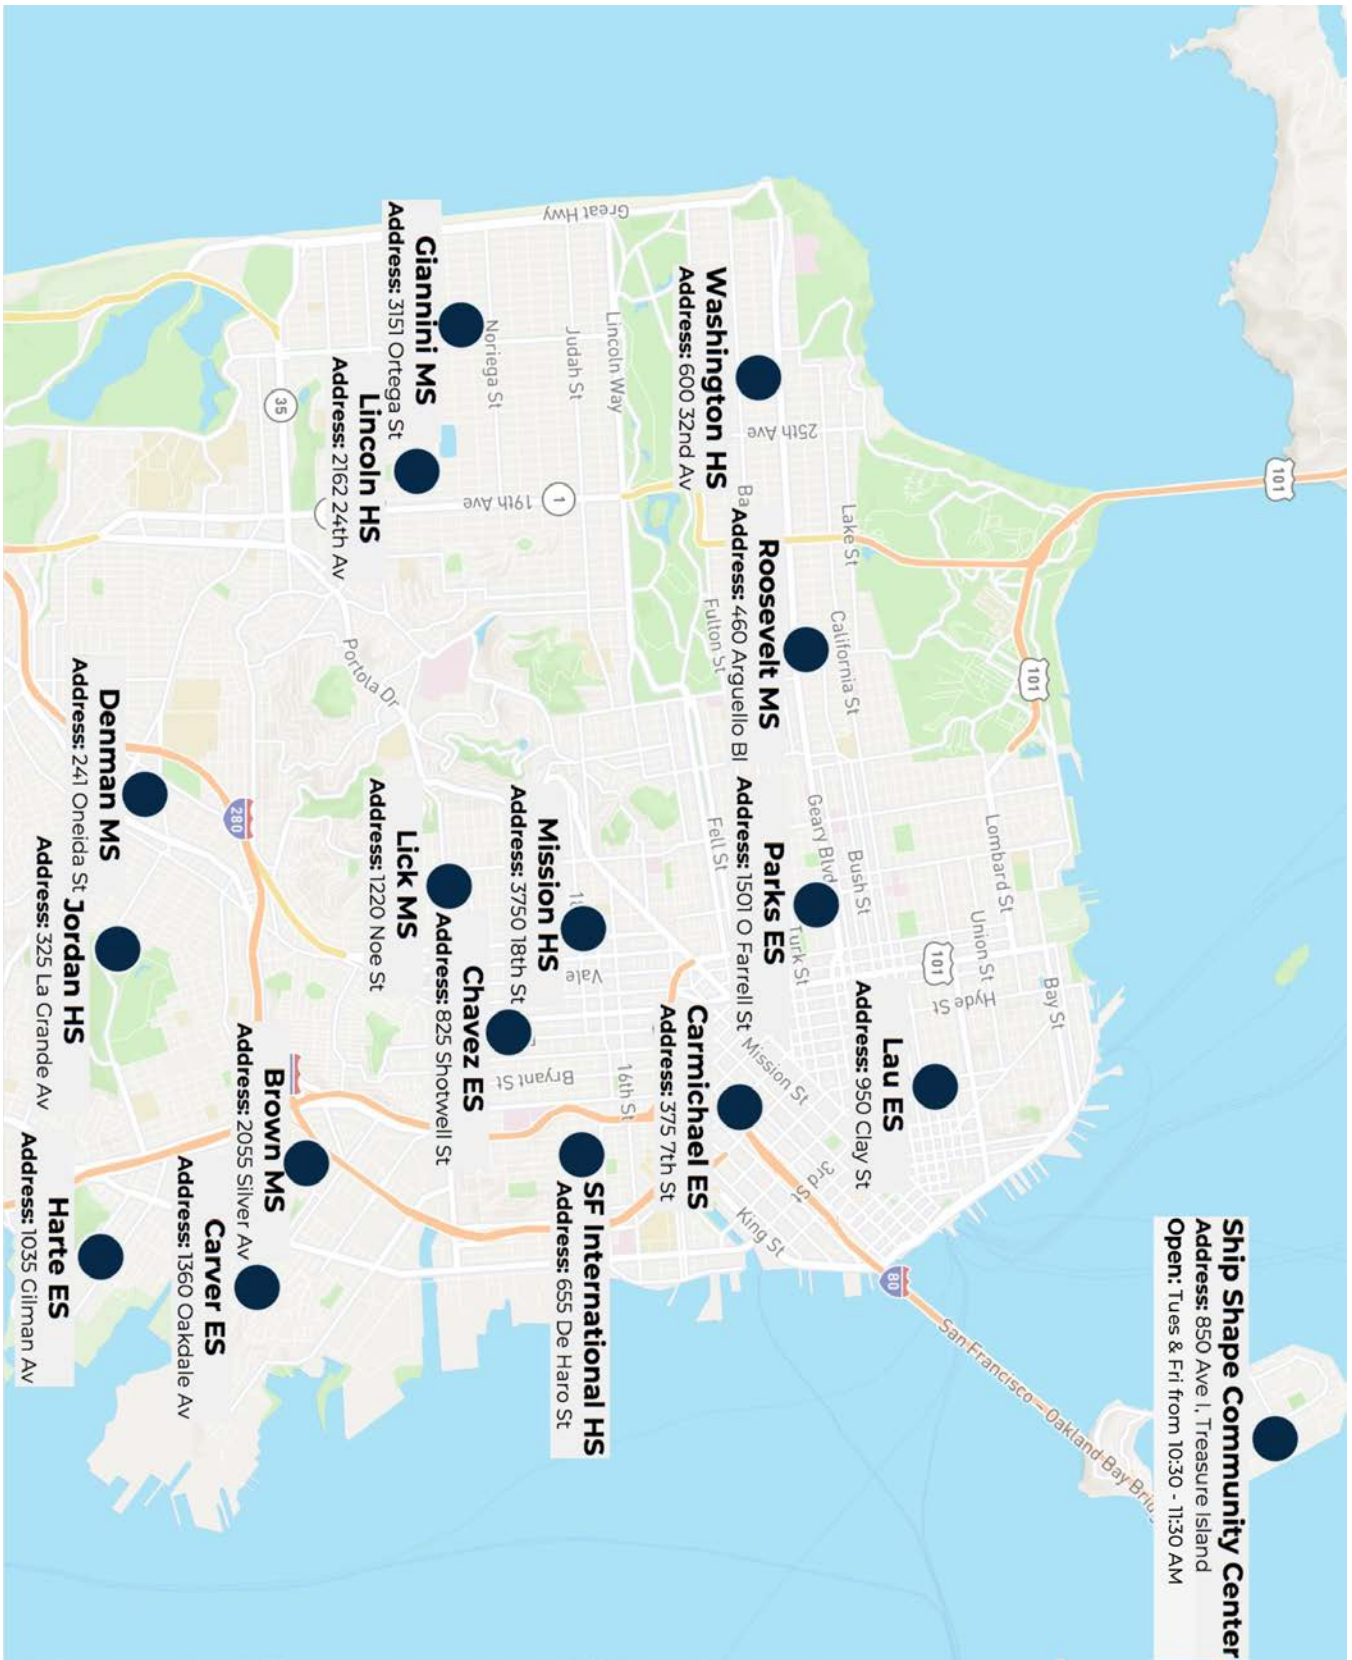

For resources on childcare, updates, and more during school closures, visit sfusd.edu/schoolclosure. Questions? Call the City at 311 or SFUSD Office of Family Voice at (415) 241-6150. This institution is an equal opportunity provider.